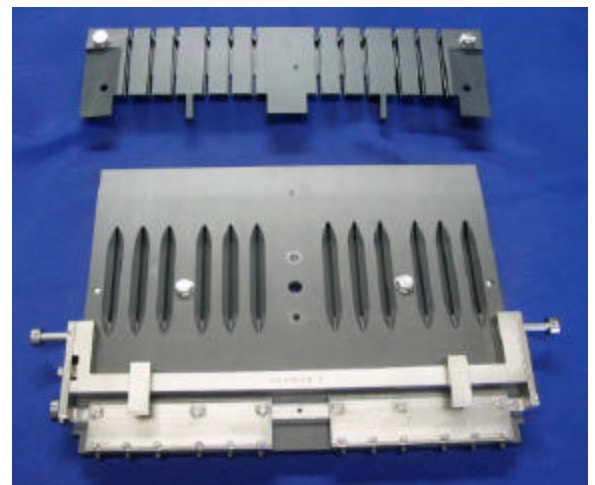

Replacement parts for your KKE.

IIM offers quality precision replacement parts for your Bosch* KKE* capsule checkweighers.

* Bosch and KKE are registered trademarks of Bosch Packaging Equipment.
We are not affiliated with, sponsored or approved by the original equipment manufacturer.

IIM: your source for high quality innovations and personalized service.

Mechanical wear parts

Electrical components

Size change parts and complete kits

Diagnostic, repair and testing of multi-track weigh cell units